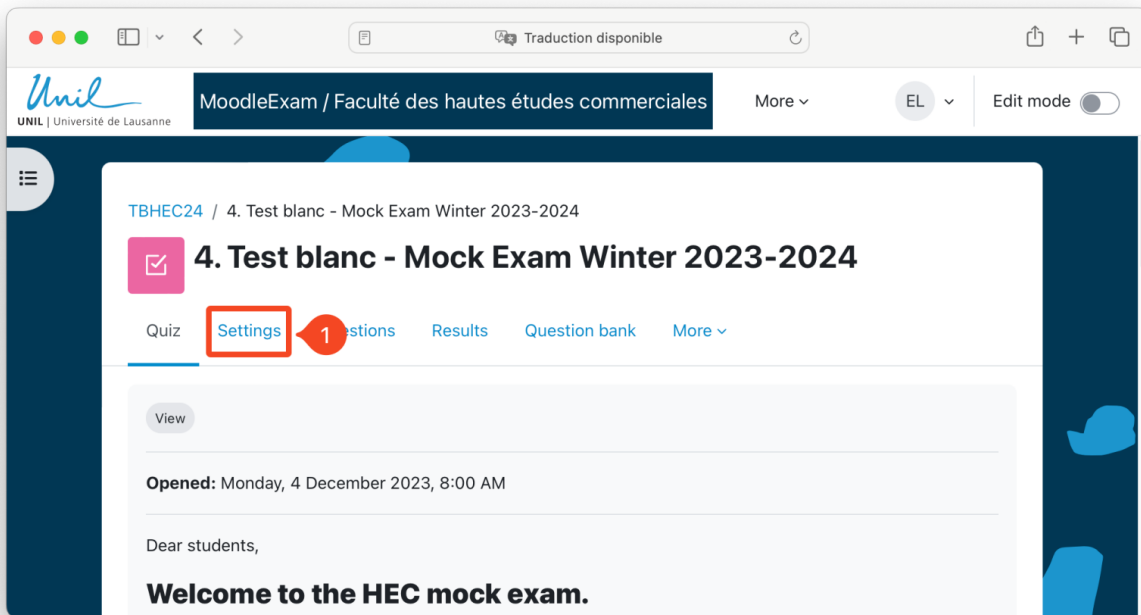

2- Locking the language of the activity (Quiz)

1. Go to the **Settings** tab of your Quiz.

2. Then, in the "Common module settings" section, in "**Force language**", select the language you need.