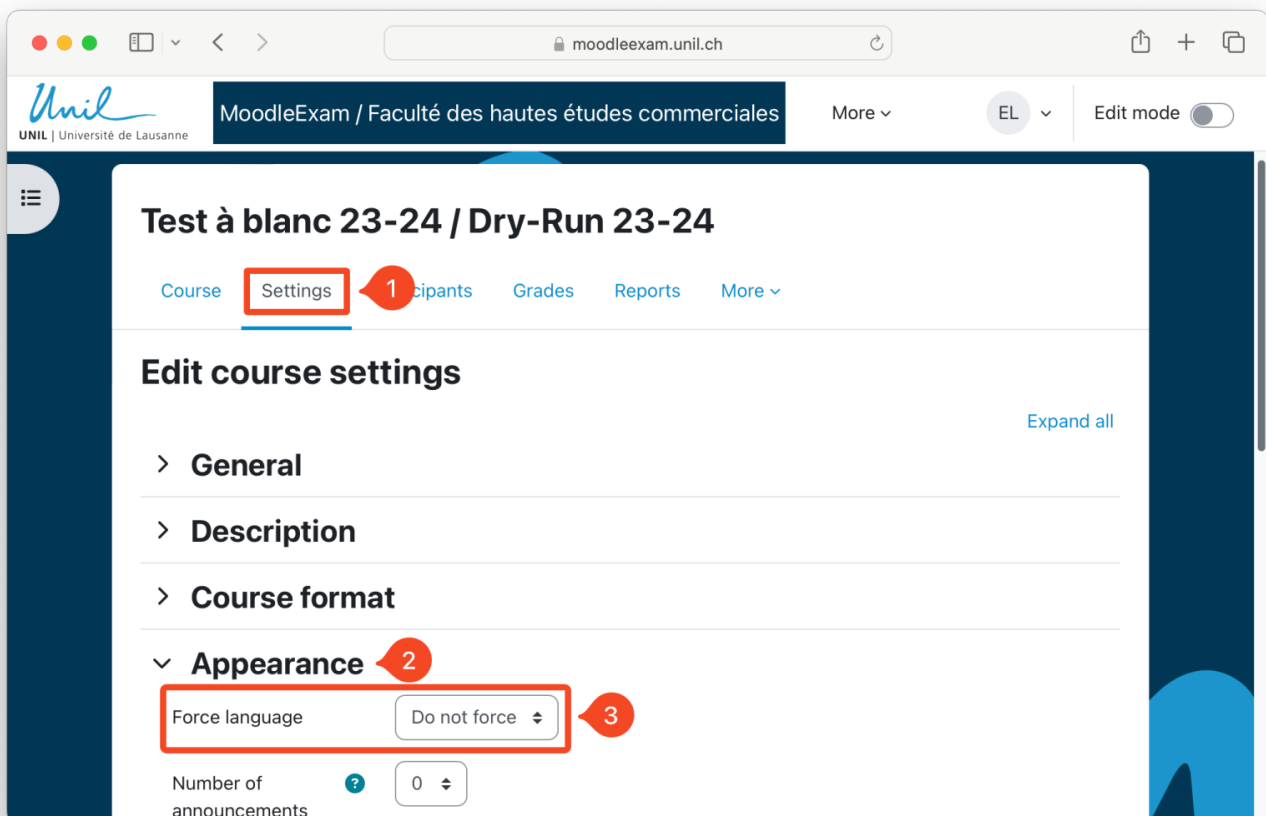

How to lock the language of a MoodleExam page or quiz

In some case, you might need to force the language of your MoodleExam page (for instance, to prevent issues with numerical questions). To do so, you have 2 options :

1- Locking the language of the whole MoodleExam page

First, you can force the language of the full exam page.

1. Go to the **Settings** tab of your MoodleExam page.
2. Then, in the "Appearance" section, in "**Force language**", select the language you need.