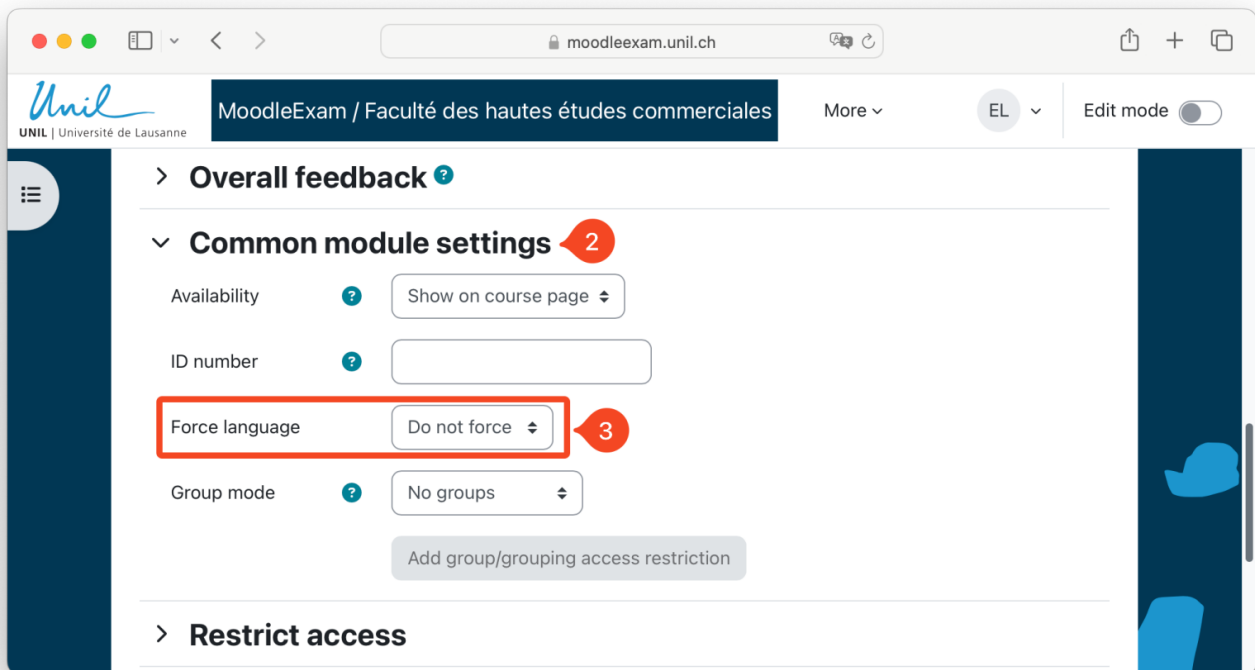

3. **Save** at the bottom of the page.