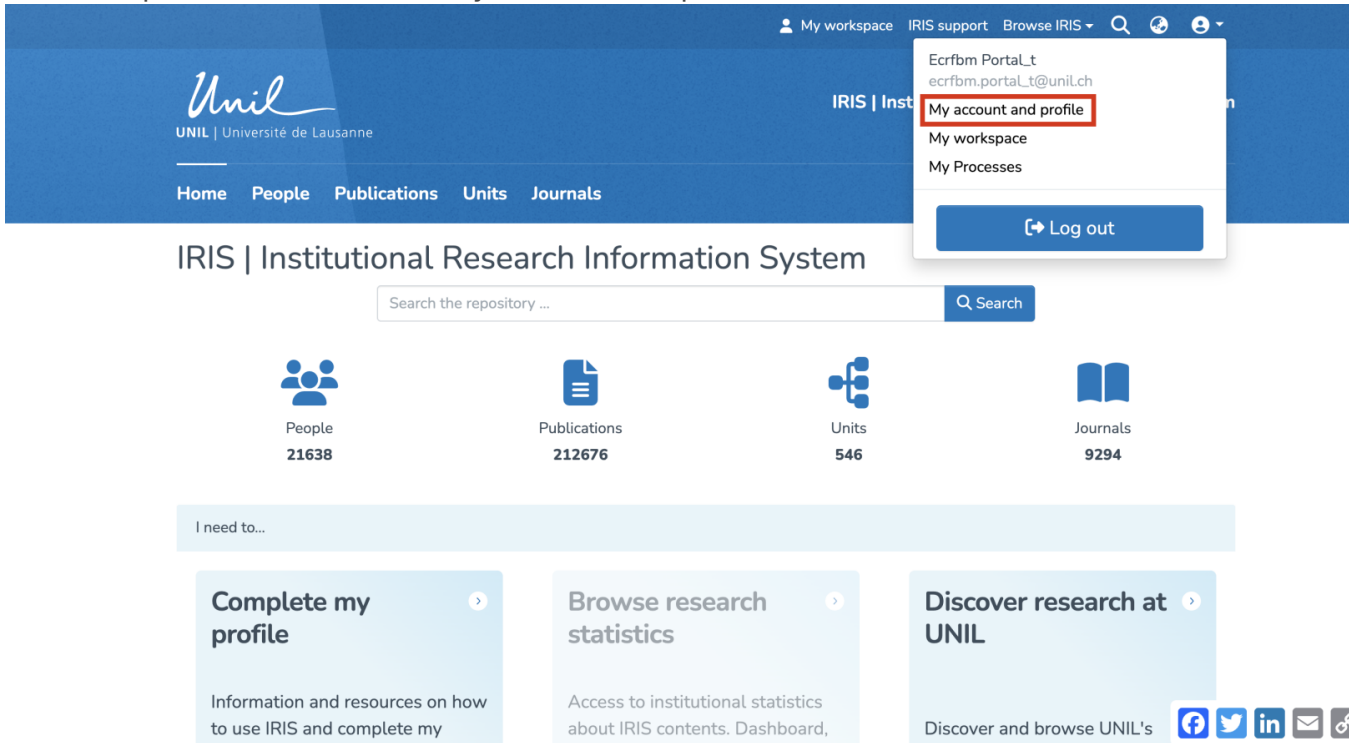

Access your researcher profile

<https://www.youtube.com/embed/Xli0xI7QDI8>

The voice in this video was generated by artificial intelligence.

Accessing your researcher profile

Your researcher profile gives you an overview of your personal and academic information. From this space, you can:

1. View and edit publications you've created, as well as those you're linked to.
2. Access your ORCID settings page.

There are two ways to access your researcher profile in IRIS:

Accessing Your Profile via the Login Menu

1. From the IRIS homepage, click on the login menu.

The screenshot displays the IRIS homepage. At the top right, the user menu is highlighted with a red box. Below the navigation bar, the main content area features a search bar and four large icons representing People (21638), Publications (212676), Units (546), and Journals (9294). At the bottom, there are three cards under the heading 'I need to...': 'Complete my profile', 'Browse research statistics', and 'Discover research at UNIL'. The 'Complete my profile' card includes a sub-heading and a brief description: 'Information and resources on how to use IRIS and complete my...'. The 'Browse research statistics' card includes a sub-heading and a brief description: 'Access to institutional statistics about IRIS contents. Dashboard,'. The 'Discover research at UNIL' card includes a sub-heading and a brief description: 'Discover and browse UNIL's'. Social media icons for Facebook, Twitter, LinkedIn, Email, and RSS are located at the bottom right.

2. In the dropdown menu, select “My account and profile.”

3. You'll be redirected to a page titled “User account”. Click on “View” to open the full version of your profile.

4. You will then be directed to your researcher profile.